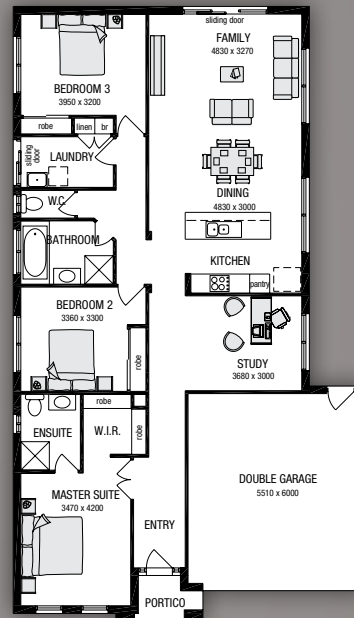

“Sometimes big isn’t always better. Sometimes you just need everything in its right place, and the home feels big.”

Image for illustrative purposes only.

Belize 20

House Area	150.92m ²	16.25 squares
Garage Area	36.39m ²	3.91 squares
Total Area	187.31m ²	20.17 squares
House Length	19.43m	
House Width	11.27m	
Min Block Width	12.50m*	

*Subject to orientation and fall of land.

classic

coastal

contemporary

plantation

provincial

traditional

Available in the above facades and floorplan.